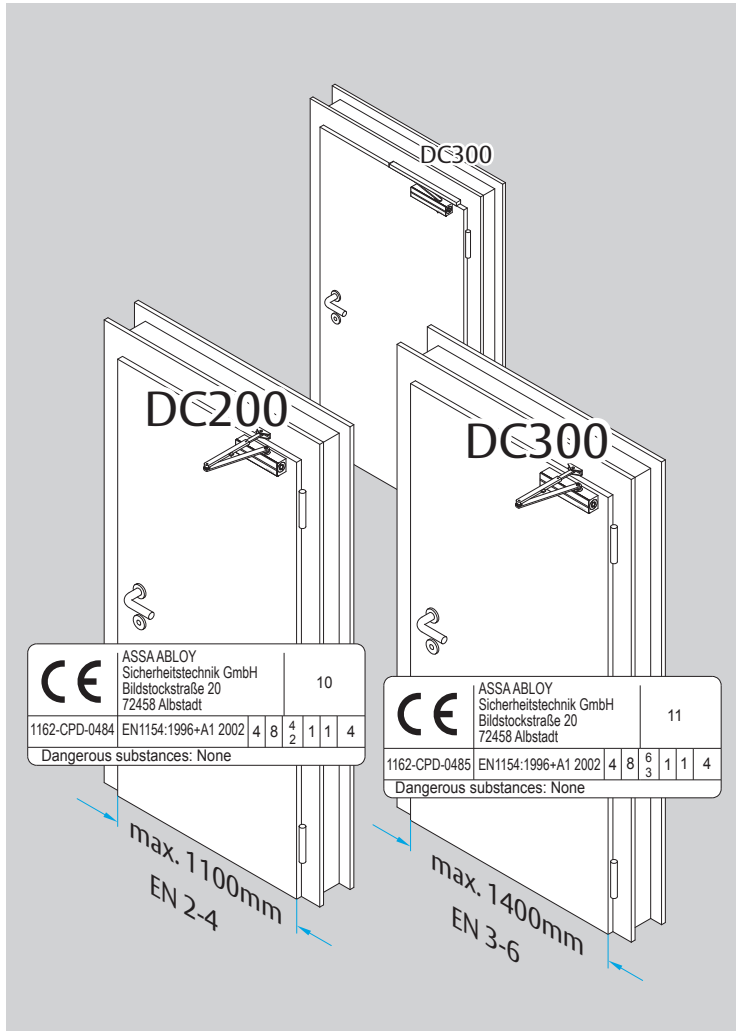

DC200  
DC300

# Installation Instructions

ASSA ABLOY

D1001101

DC200/DC300

	EN2	EN3	EN4	EN5	EN6
DC200	-3	0	+3	-	-
DC300	-	-3	0	+3	+9

ASSA ABLOY is the global leader in door opening solutions, dedicated to satisfying end-user needs for security, safety and convenience.