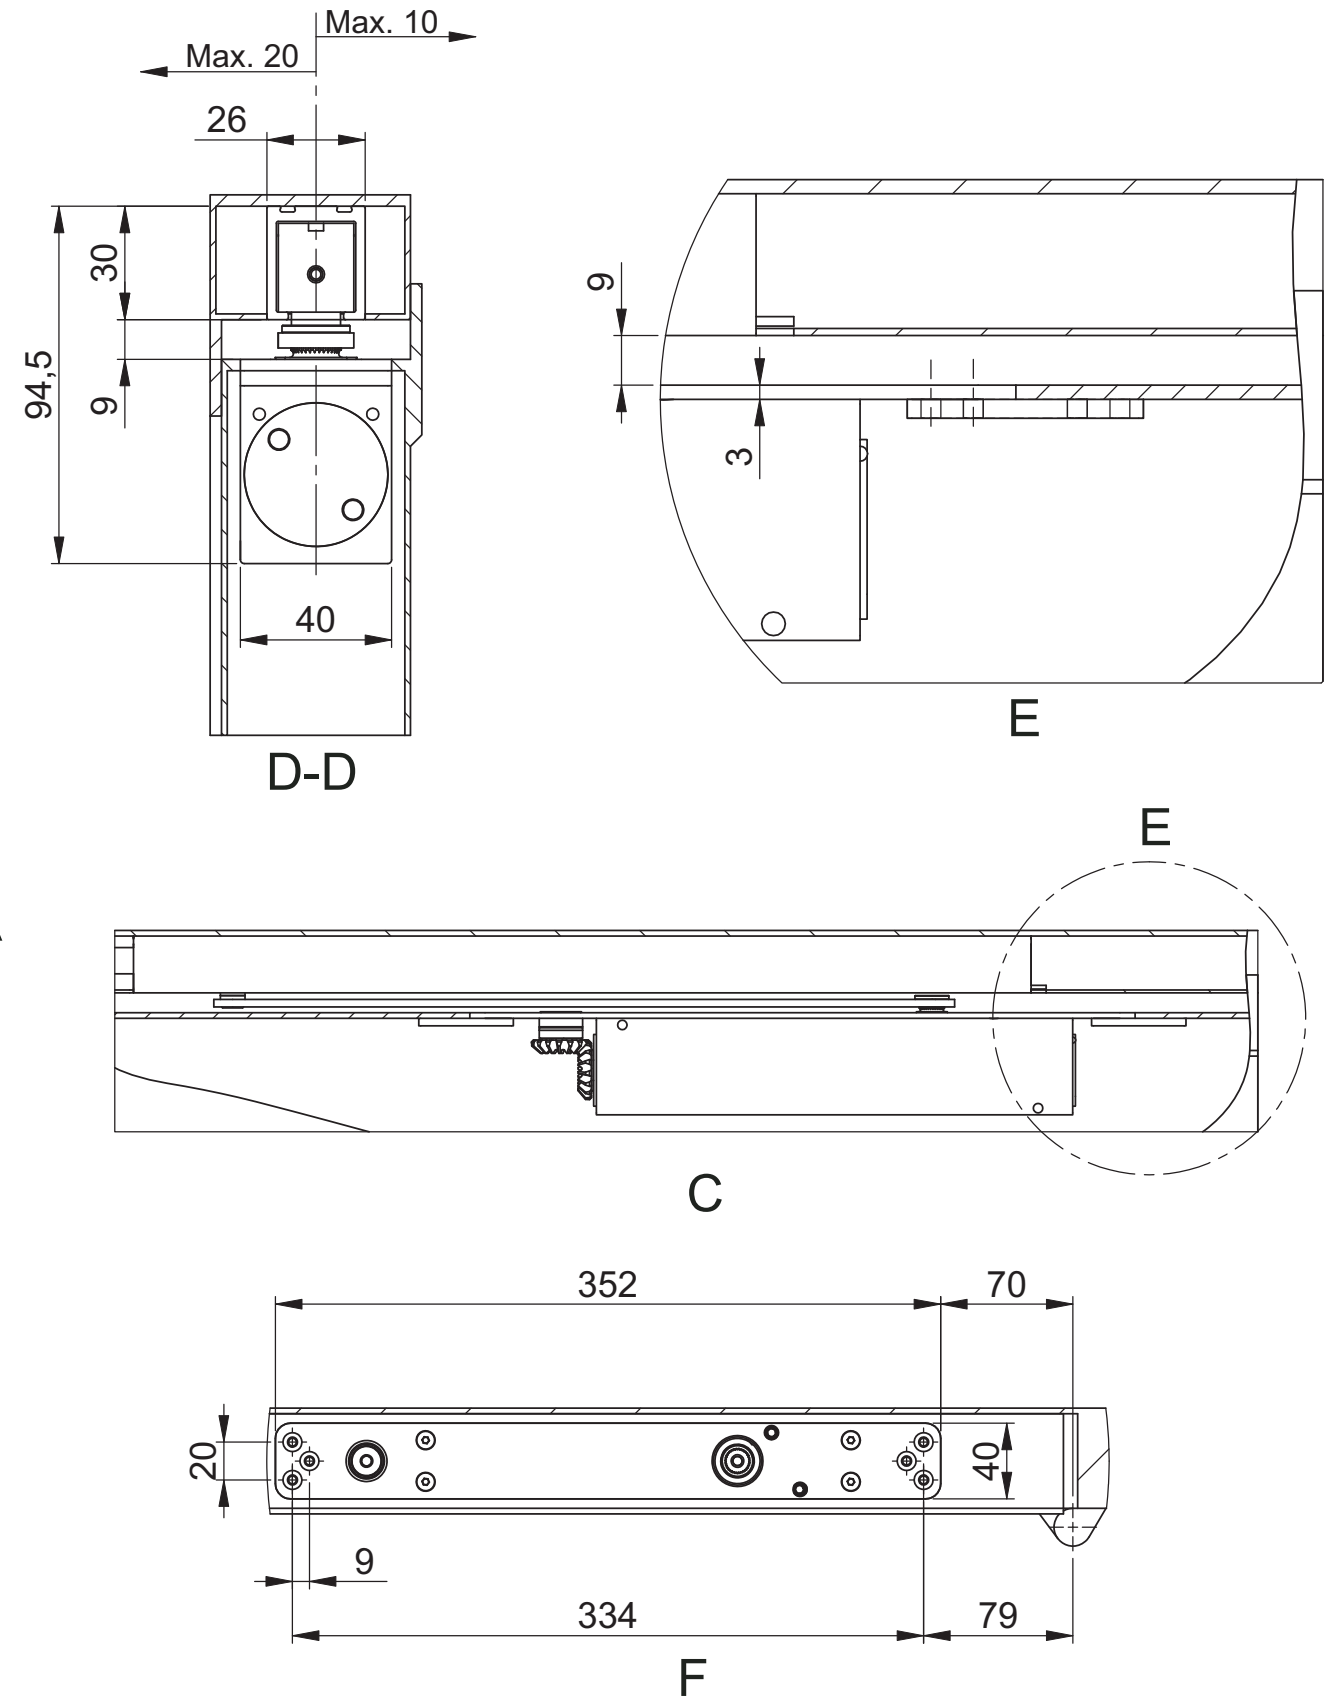

ASSA ABLOY is the global leader in door opening solutions, dedicated to satisfying end-user needs for security, safety and convenience.

ASSA ABLOY

Abloy Oy
P.O.Box 108
80101 Joensuu
FINLAND
Tel.: +358-20 599 2501
Fax: +358-20 599 2209

www.assaabloy.com