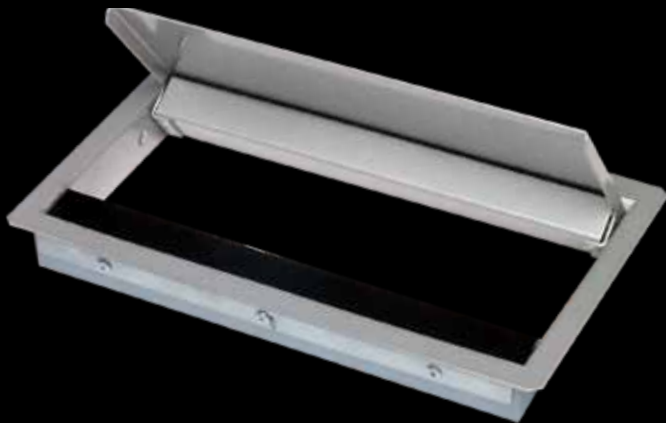

# magnet-Subdesk

## Multimedia within your grasp...

**magnet-Subdesk** Hinged cover with brush strip built-in table/desk top. It enables easy access to the cable tray and multimedia interfaces. Versions: 4 and 6-modules.

### STANDARD COLOURS:

-  white (RAL9003)
-  black (RAL9005)
-  silver-grey (RAL9006)
-  stainless steel (INOX)
-  chromed-plated steel (CHROME)

Cables pass through hinged cover built-in table/desk top.

Mounting holes dimensions:

Version	X	Y
4M	238 mm - 242 mm	133 mm - 137 mm
6M	324 mm - 328 mm	133 mm - 137 mm

Assembly

Insert Magnat-Subdesk into mounting hole.

Assembly of the unit using 4 wood screws.