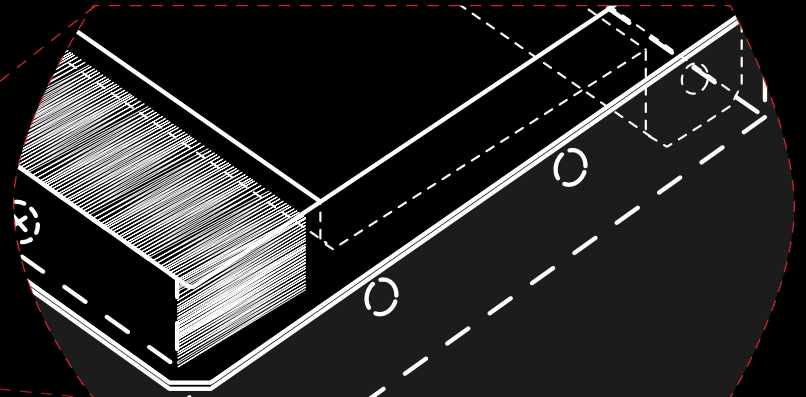

Assembly

Insert Magnat-Subdesk into mounting hole.