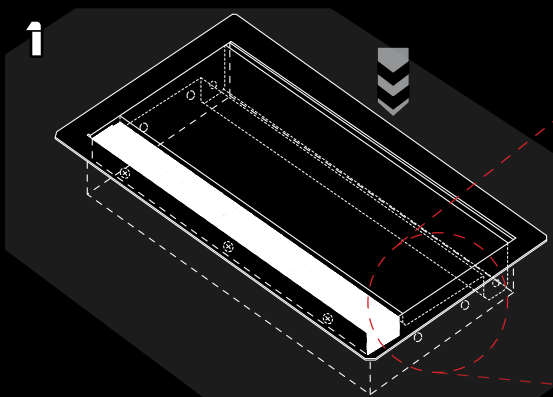

## Multimedia within your grasp...

**magnet-Subdesk** Hinged cover with brush strip built-in table/desk top. It enables easy access to the cable tray and multimedia interfaces. Versions: 4 and 6-modules.

### STANDARD COLOURS:

-  white (RAL9003)
-  black (RAL9005)
-  silver-grey (RAL9006)
-  stainless steel (INOX)
-  chromed-plated steel (CHROME)

Cables pass through hinged cover built-in table/desk top.

Mounting holes dimensions:

Version	X	Y
4M	238 mm - 242 mm	133 mm - 137 mm
6M	324 mm - 328 mm	133 mm - 137 mm

Assembly

Insert Magnat-Subdesk into mounting hole.

Assembly of the unit using 4 wood screws.