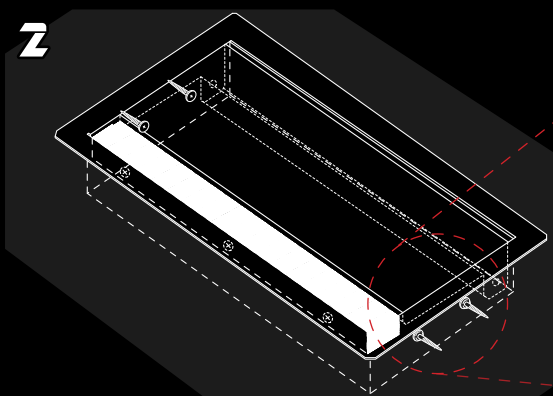

## Multimedia within your grasp...

**magnet-Subdesk** Hinged cover with brush strip built-in table/desk top. It enables easy access to the cable tray and multimedia interfaces. Versions: 4 and 6-modules.

### STANDARD COLOURS:

-  white (RAL9003)
-  black (RAL9005)
-  silver-grey (RAL9006)
-  stainless steel (INOX)
-  chromed-plated steel (CHROME)

Cables pass through hinged cover built-in table/desk top.

Mounting holes dimensions:

Version	X	Y
4M	238 mm - 242 mm	133 mm - 137 mm
6M	324 mm - 328 mm	133 mm - 137 mm

Assembly

Insert Magnat-Subdesk into mounting hole.

Assembly of the unit using 4 wood screws.