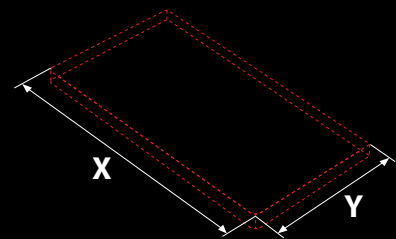

### STANDARD COLOURS:

-  white (RAL9003)
-  black (RAL9005)
-  silver-grey (RAL9006)
-  stainless steel (INOX)
-  chromed-plated steel (CHROME)

Cables pass through hinged cover built-in table/desk top.

Mounting holes dimensions:

Version	X	Y
4M	238 mm - 242 mm	133 mm - 137 mm
6M	324 mm - 328 mm	133 mm - 137 mm

Assembly

Insert Magnat-Subdesk into mounting hole.

Assembly of the unit using 4 wood screws.