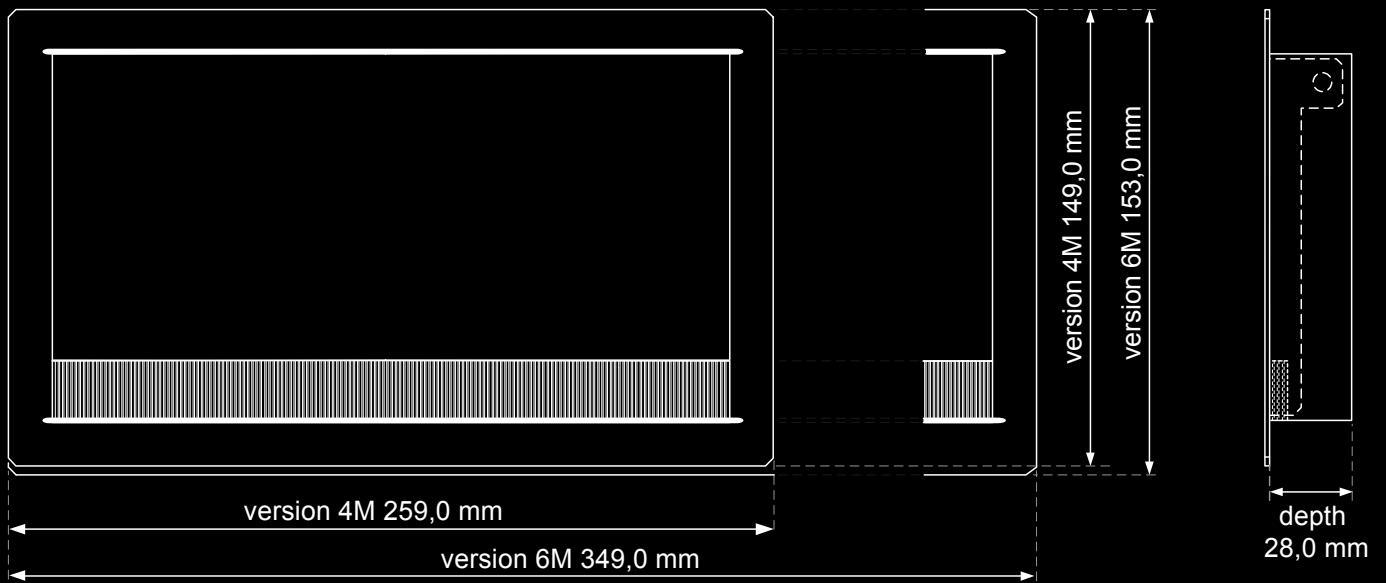

### STANDARD COLOURS:

-  white (RAL9003)
-  black (RAL9005)
-  silver-grey (RAL9006)
-  stainless steel (INOX)
-  chromed-plated steel (CHROME)

Cables pass through hinged cover built-in table/desk top.

Mounting holes dimensions:

Version	X	Y
4M	238 mm - 242 mm	133 mm - 137 mm
6M	324 mm - 328 mm	133 mm - 137 mm

Assembly

Insert Magnat-Subdesk into mounting hole.

Assembly of the unit using 4 wood screws.