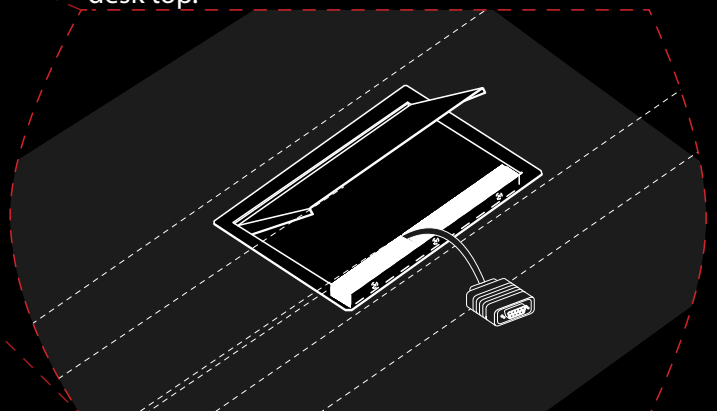

## Multimedia within your grasp...

**magnet-Subdesk** Hinged cover with brush strip built-in table/desk top. It enables easy access to the cable tray and multimedia interfaces. Versions: 4 and 6-modules.

### STANDARD COLOURS:

-  white (RAL9003)
-  black (RAL9005)
-  silver-grey (RAL9006)
-  stainless steel (INOX)
-  chromed-plated steel (CHROME)

Cables pass through hinged cover built-in table/desk top.

Mounting holes dimensions:

Version	X	Y
4M	238 mm - 242 mm	133 mm - 137 mm
6M	324 mm - 328 mm	133 mm - 137 mm

Assembly

Insert Magnat-Subdesk into mounting hole.

Assembly of the unit using 4 wood screws.