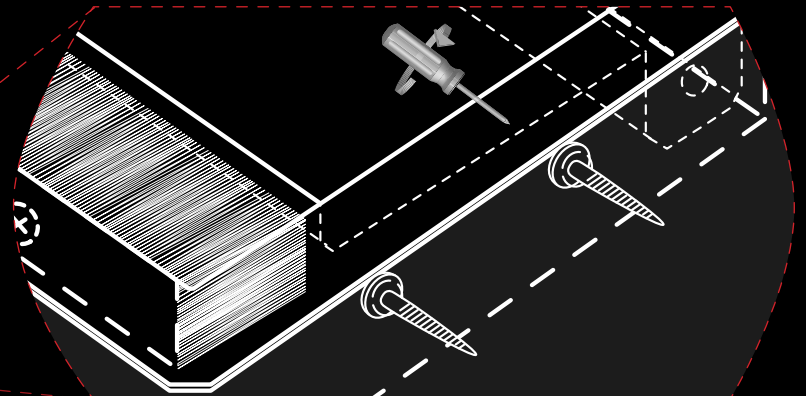

### STANDARD COLOURS:

-  white (RAL9003)
-  black (RAL9005)
-  silver-grey (RAL9006)
-  stainless steel (INOX)
-  chromed-plated steel (CHROME)

Cables pass through hinged cover built-in table/desk top.

Mounting holes dimensions:

Version	X	Y
4M	238 mm - 242 mm	133 mm - 137 mm
6M	324 mm - 328 mm	133 mm - 137 mm

Assembly

Insert Magnat-Subdesk into mounting hole.

Assembly of the unit using 4 wood screws.