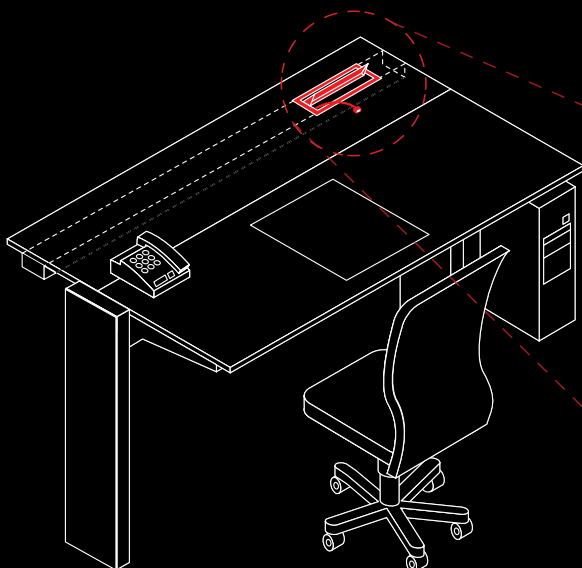

## Multimedia within your grasp...

**magnet-Subdesk** Hinged cover with brush strip built-in table/desk top. It enables easy access to the cable tray and multimedia interfaces. Versions: 4 and 6-modules.

### STANDARD COLOURS:

-  white (RAL9003)
-  black (RAL9005)
-  silver-grey (RAL9006)
-  stainless steel (INOX)
-  chromed-plated steel (CHROME)

Cables pass through hinged cover built-in table/desk top.

Mounting holes dimensions:

Version	X	Y
4M	238 mm - 242 mm	133 mm - 137 mm
6M	324 mm - 328 mm	133 mm - 137 mm

Assembly

Insert Magnat-Subdesk into mounting hole.

Assembly of the unit using 4 wood screws.