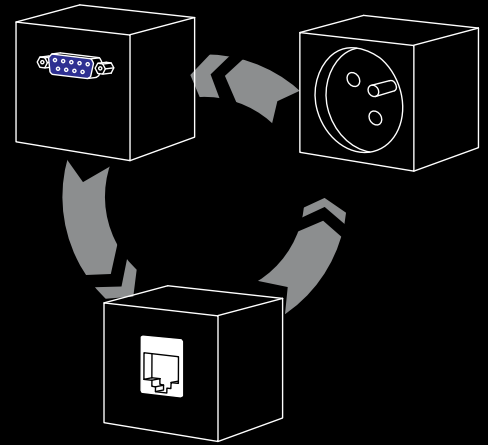

magnet-Tower

Multimedia within your grasp...

magnet-Tower Functional mini column is an elegant termination of electrical and multimedia underfloor wiring. The modular design enables flexible configuration of the unit. Versions: single- and double-sided.

STANDARD COLOURS:

Single-sided version

Double-sided version

Variety of configuration options using power and multimedia modules.

Assembly of the unit to the floor using 4 screws. Apply the cover on the column base.