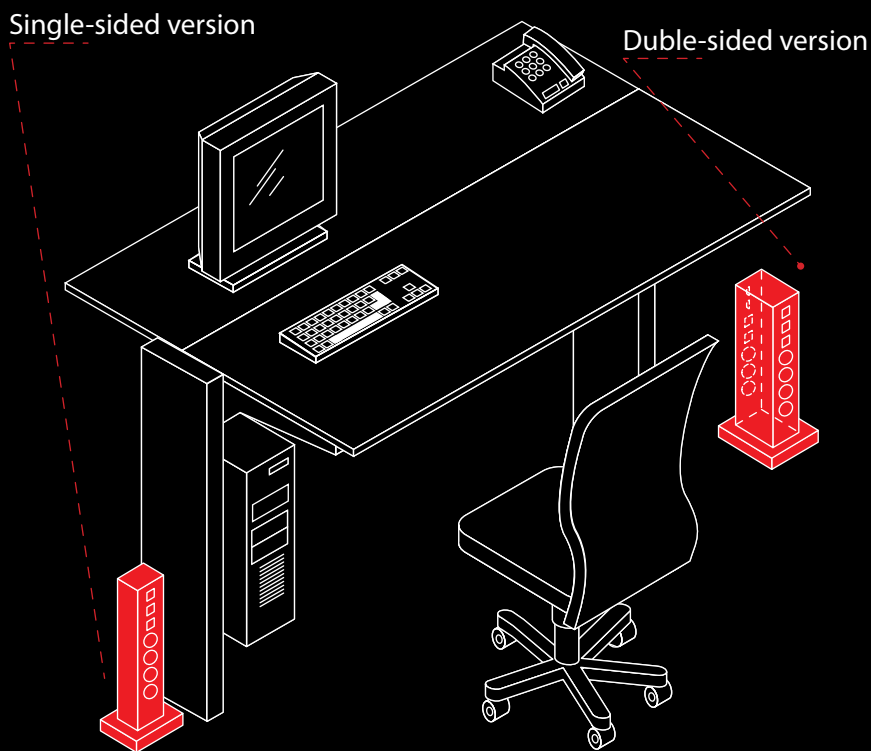

magnet-Tower

Multimedia within your grasp...

magnet-Tower Functional mini column is an elegant termination of electrical and multimedia underfloor wiring. The modular design enables flexible configuration of the unit. Versions: single- and double-sided.

STANDARD COLOURS:

Single-sided version

Double-sided version

Variety of configuration options using power and multimedia modules.

Assembly of the unit to the floor using 4 screws. Apply the cover on the column base.