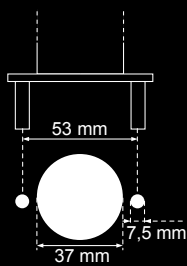

Variety of configuration options using power and multimedia modules.

Mounting holes dimensions:

4-modules version

6-modules version

Insert Magnat-Tube into a mounting hole.

Use M5 screws to fix Magnat-Tube to the desk.