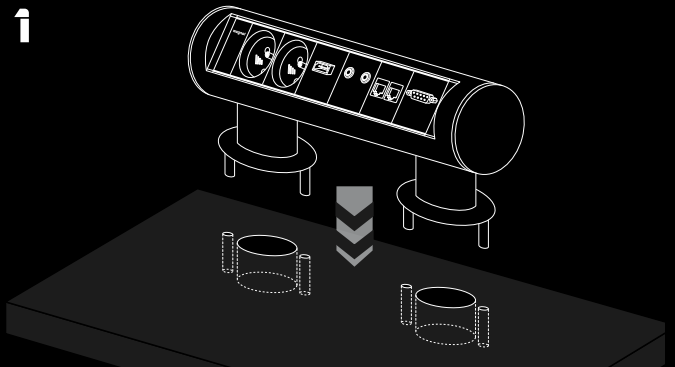

magnet-Tube

Multimedia within your grasp...

magnet-Tube Power and multimedia unit in unique design is ready to permanent installation on desk or table top. Perfect solution for dispatcher, service, laboratory and work stations. Versions: 4 and 6-modules.

STANDARD COLOURS:

black
(RAL9005)

white
(RAL9003)

The modular design enables flexible configuration of the unit.

The unit can include – next to power sockets – data RJ45, serial ports USB, control switch and others.

Variety of configuration options using power and multimedia modules.

Mounting holes dimensions:

4-modules version

6-modules version

Insert Magnat-Tube into a mounting hole.

Use M5 screws to fix Magnat-Tube to the desk.