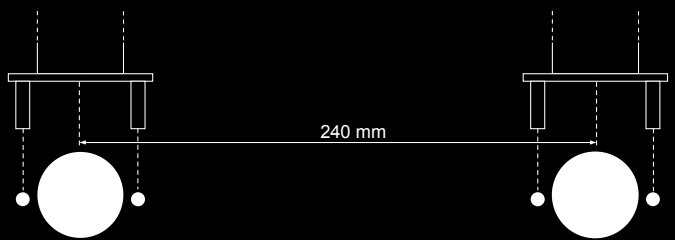

STANDARD COLOURS:

black
(RAL9005)

white
(RAL9003)

The modular design enables flexible configuration of the unit.

The unit can include – next to power sockets – data RJ45, serial ports USB, control switch and others.

Variety of configuration options using power and multimedia modules.

Mounting holes dimensions:

4-modules version

6-modules version

Insert Magnat-Tube into a mounting hole.

Use M5 screws to fix Magnat-Tube to the desk.