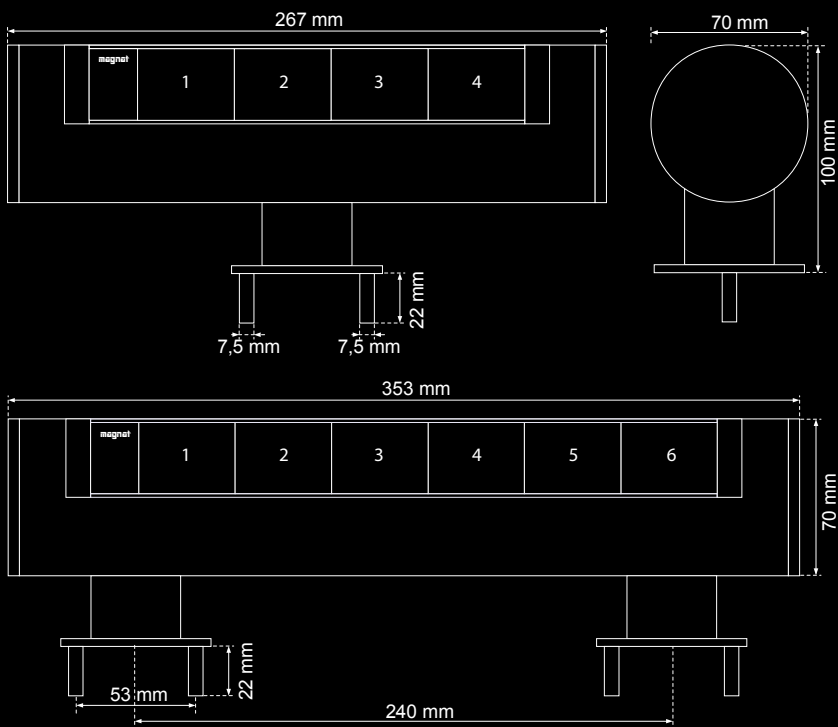

Variety of configuration options using power and multimedia modules.

Mounting holes dimensions:

4-modules version

6-modules version

Insert Magnat-Tube into a mounting hole.

Use M5 screws to fix Magnat-Tube to the desk.