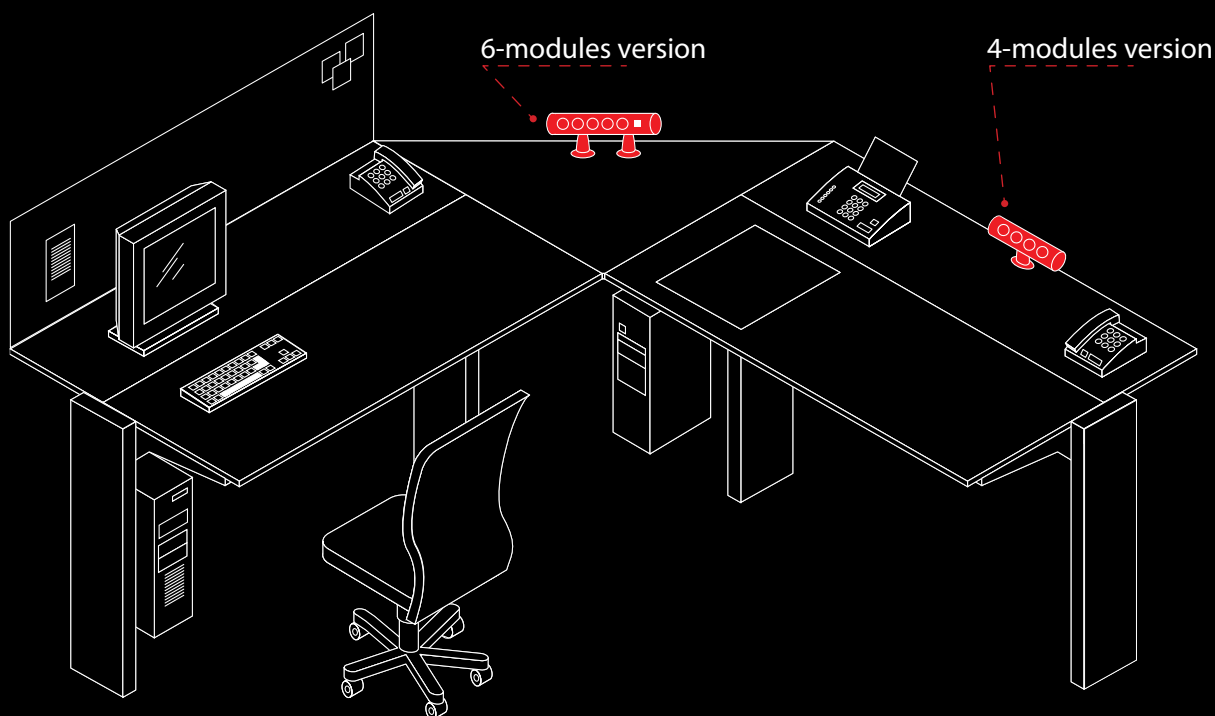

magnet-Tube

Multimedia within your grasp...

magnet-Tube Power and multimedia unit in unique design is ready to permanent installation on desk or table top. Perfect solution for dispatcher, service, laboratory and work stations. Versions: 4 and 6-modules.

STANDARD COLOURS:

black
(RAL9005)

white
(RAL9003)

The modular design enables flexible configuration of the unit.

The unit can include – next to power sockets – data RJ45, serial ports USB, control switch and others.

Variety of configuration options using power and multimedia modules.

Mounting holes dimensions:

4-modules version

6-modules version

Insert Magnat-Tube into a mounting hole.

Use M5 screws to fix Magnat-Tube to the desk.