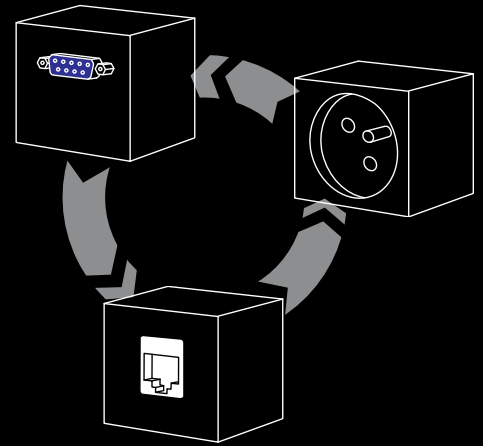

magnet-Tube

Multimedia within your grasp...

magnet-Tube Power and multimedia unit in unique design is ready to permanent installation on desk or table top. Perfect solution for dispatcher, service, laboratory and work stations. Versions: 4 and 6-modules.

STANDARD COLOURS:

black
(RAL9005)

white
(RAL9003)

The modular design enables flexible configuration of the unit.

The unit can include – next to power sockets – data RJ45, serial ports USB, control switch and others.

Variety of configuration options using power and multimedia modules.

Mounting holes dimensions:

4-modules version

6-modules version

Insert Magnat-Tube into a mounting hole.

Use M5 screws to fix Magnat-Tube to the desk.