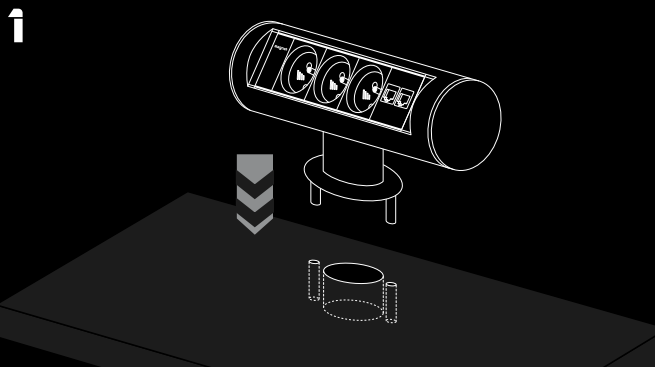

magnet-Tube

Multimedia within your grasp...

magnet-Tube Power and multimedia unit in unique design is ready to permanent installation on desk or table top. Perfect solution for dispatcher, service, laboratory and work stations. Versions: 4 and 6-modules.

STANDARD COLOURS:

black
(RAL9005)

white
(RAL9003)

The modular design enables flexible configuration of the unit.

The unit can include – next to power sockets – data RJ45, serial ports USB, control switch and others.

Variety of configuration options using power and multimedia modules.

Mounting holes dimensions:

4-modules version

6-modules version

Insert Magnat-Tube into a mounting hole.

Use M5 screws to fix Magnat-Tube to the desk.