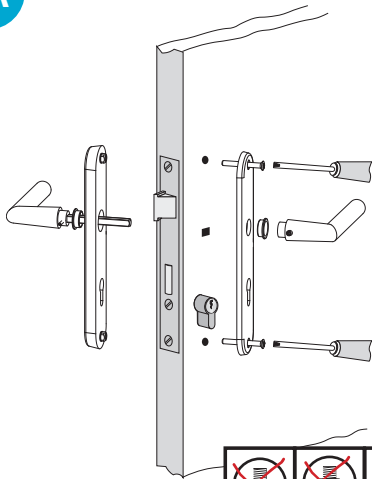

Montážní návod Montážny návod Assembly Instructions

FAB
ASSA ABLOY

The global leader in
door opening solutions

BK301

BK321

BK501

BK521

BK305

* including fittings colour F1

Montáž Assembly Instructions

1

2

3A

3B