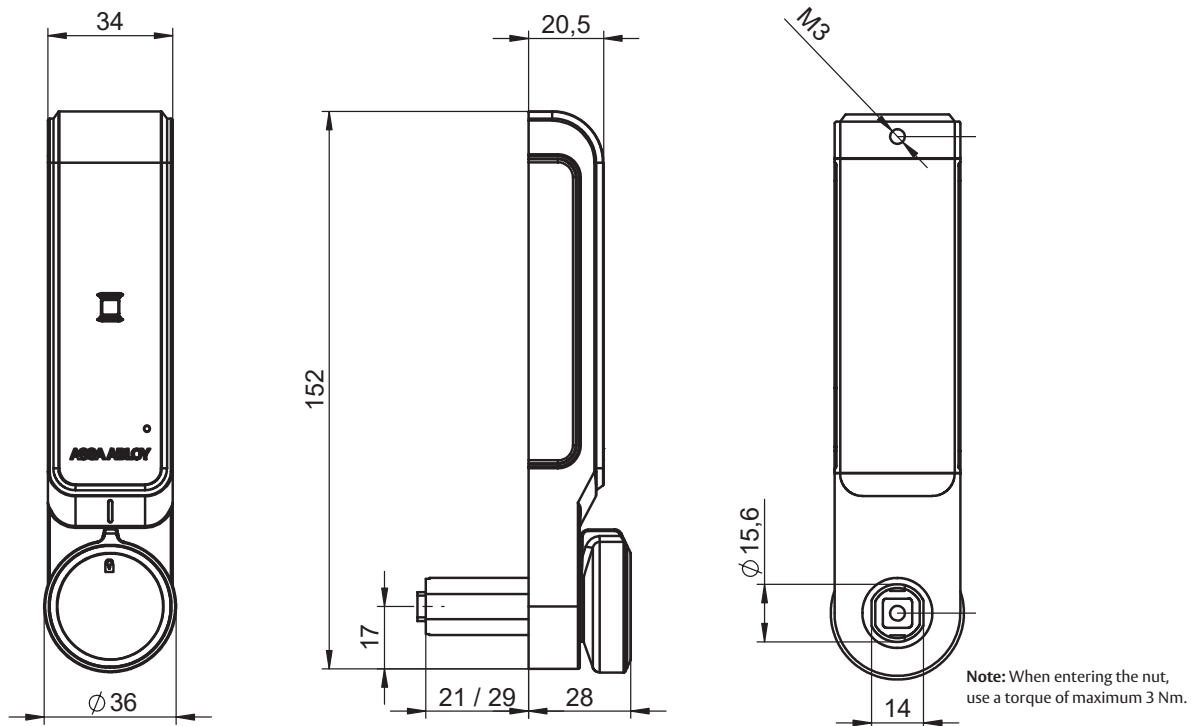

ASSA ABLOY SENSE

Technical Data

- Batteries: 3 AAA
  Number of openings before battery change:
  15 000 (depending on usage)
- Number of user cards that can be registered: 50
- Number of janitor cards that can be registered: 5
- Number of master cards that can be registered: 5
- USB-port: Micro Type B with external power source

Article numbers Locks	
SENSE Short	493340 000000
SENSE Long	493341 000000
Article numbers accessories	
Rubber Gasket	493390 000000
Programming-kit	493391 000000

ASSA ABLOY Opening Solutions Sweden
P.O. Box 371
SE-631 05 Eskilstuna
Sweden

Phone +46 (0)16 17 70 00
Fax +46 (0)16 17 70 49

Customer support:
Phone intl. +46 (0)16 17 71 00
Phone nat. 0771-640 640
Fax +46 (0)16 17 73 72
e-mail: helpdesk.se.openingsolutions@assaabloy.com
www.assaabloyopeningsolutions.se